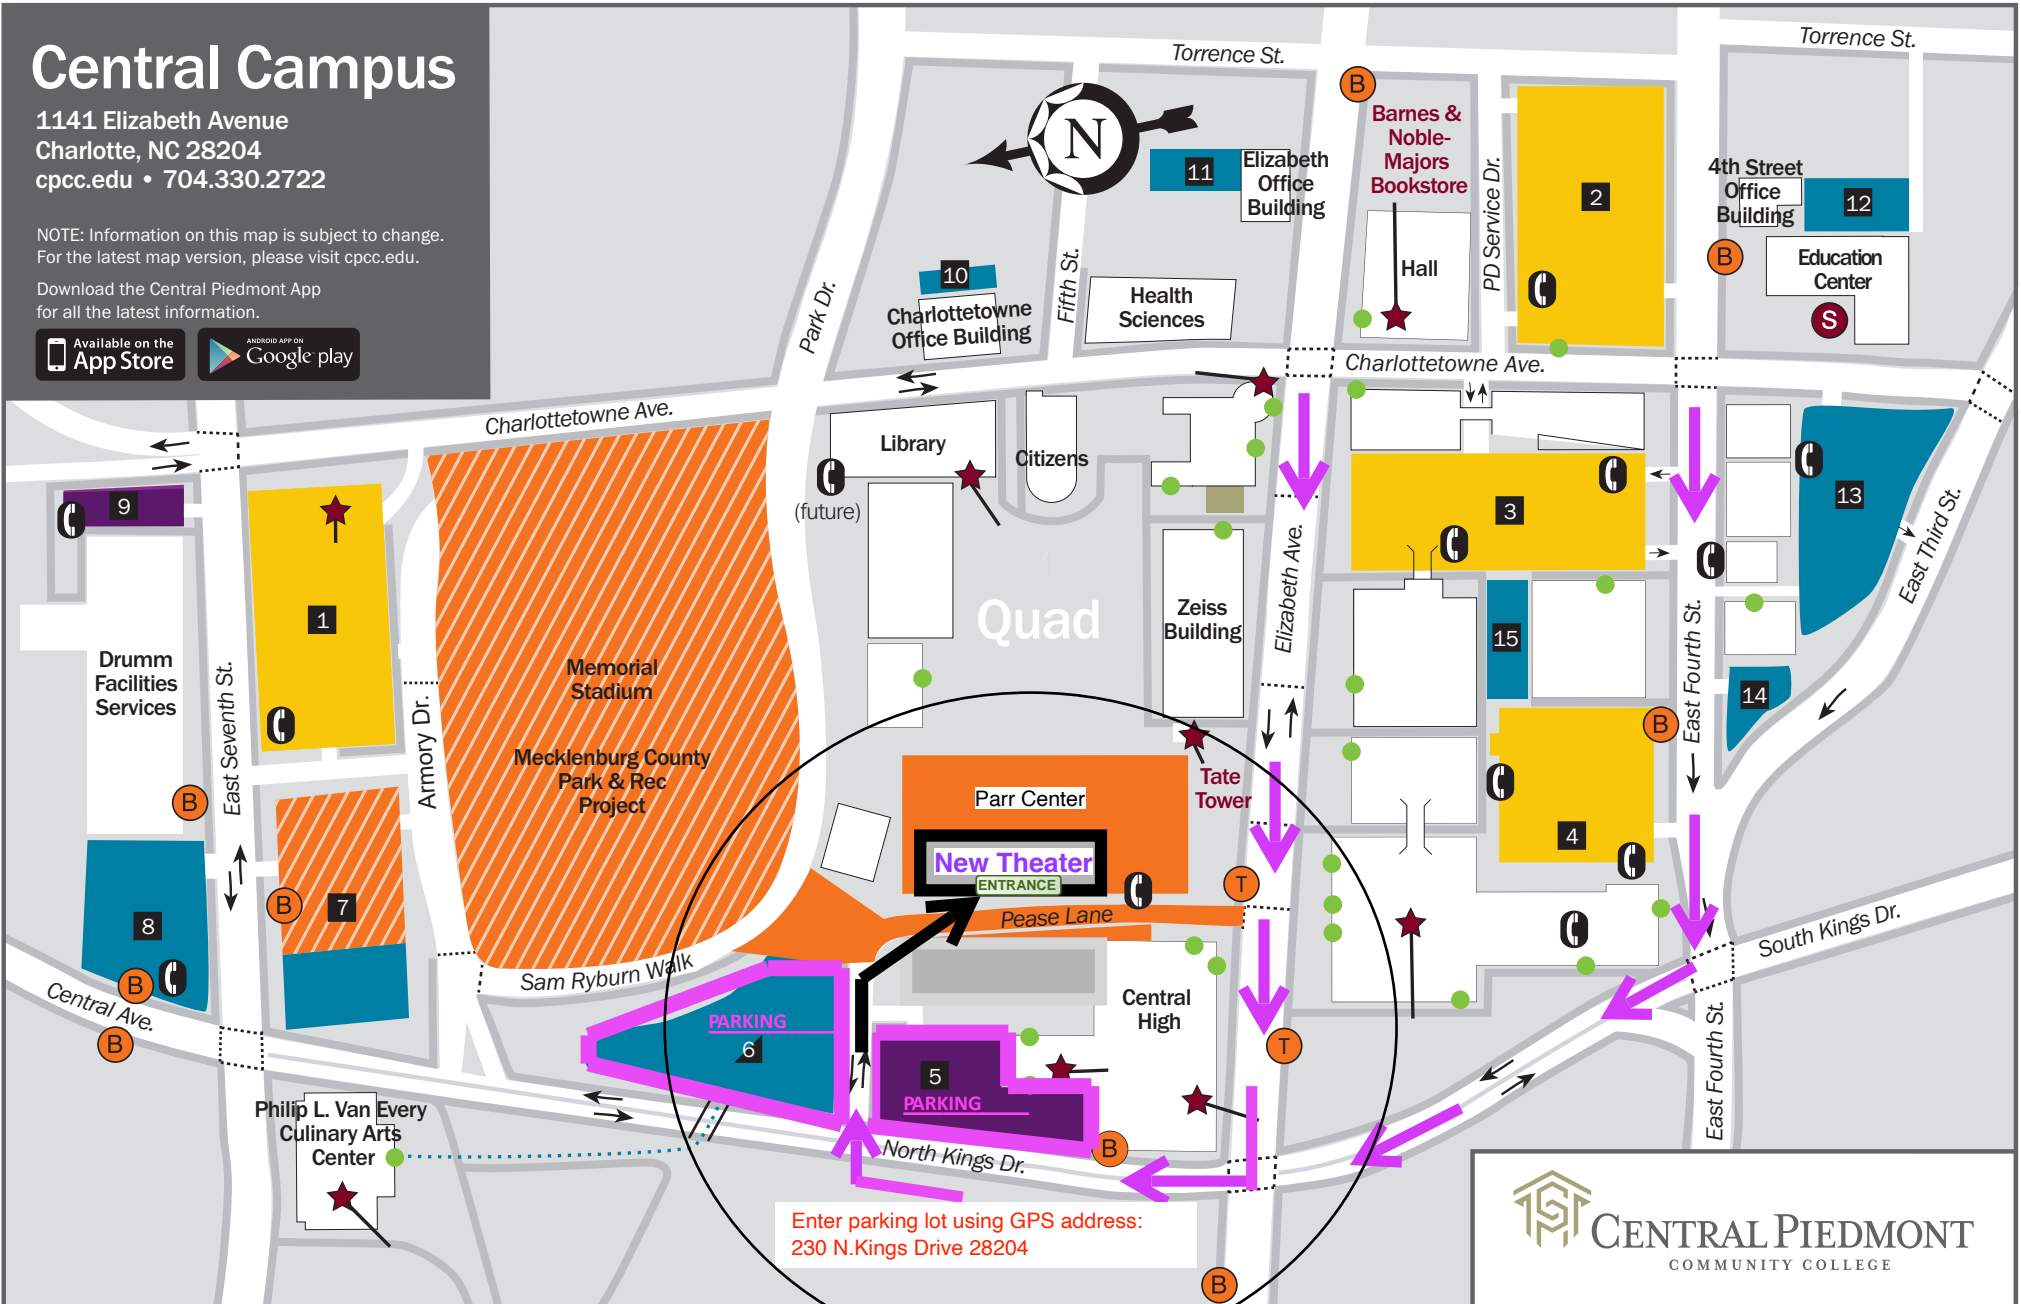

Central Campus

1141 Elizabeth Avenue
Charlotte, NC 28204
cpcc.edu • 704.330.2722

NOTE: Information on this map is subject to change.
For the latest map version, please visit cpcc.edu.

Download the Central Piedmont App
for all the latest information.

Enter parking lot using GPS address:
230 N.Kings Drive 28204

- Bus Stop
- Streetcar Stop
- Special Transportation Services Stop
- Security Emergency Phone
- Handicapped-Accessible Building Entrance
- Points of Interest
- Construction/Maintenance
- Public Assembly
- Parking Deck (1, 2, 3, 4)
- Surface Parking Lot (6, 7, 8, 10, 11, 12, 13, 14, 15)
- Visitor Parking (5, 9)
- Campus Sidewalks
- Additional Handicapped Parking
All parking areas include handicapped parking.
- Pedestrian Path
- Cross Walk